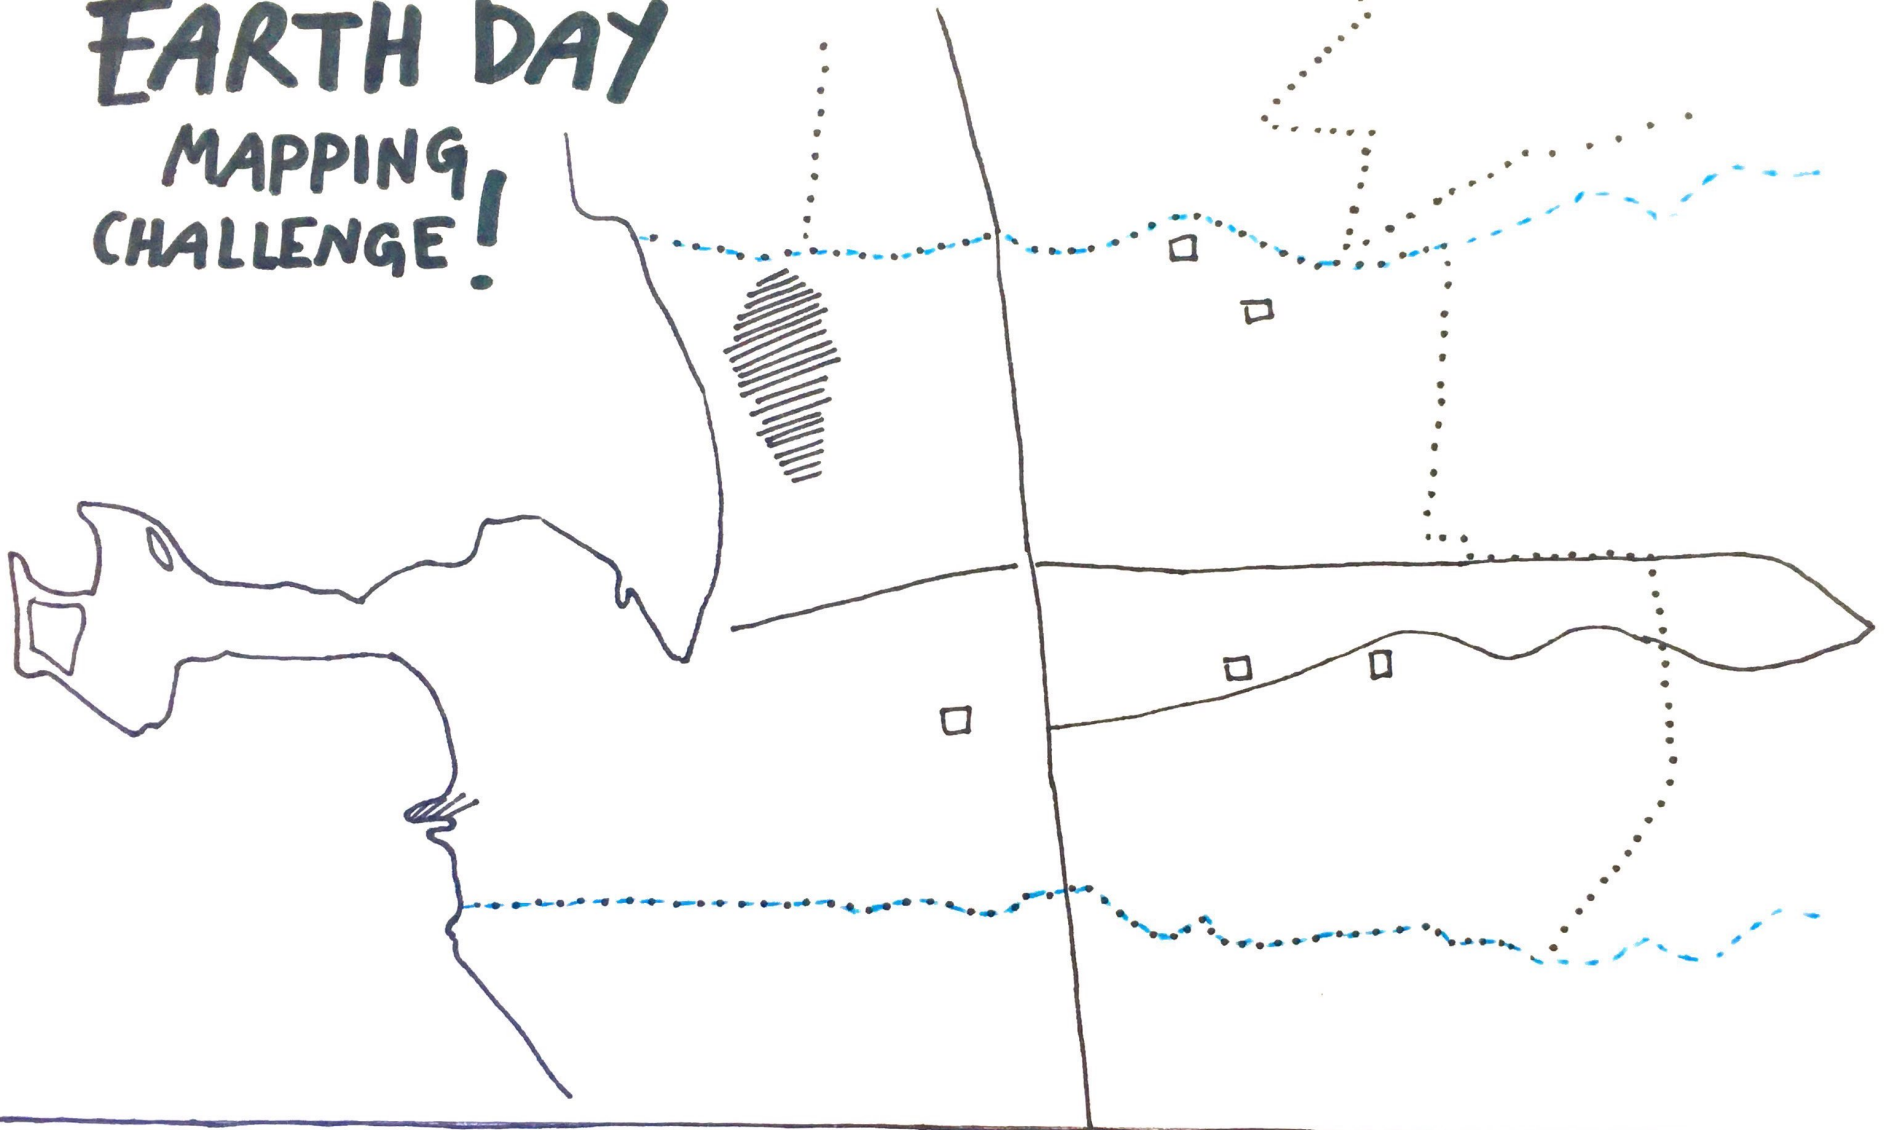

EARTH DAY MAPPING CHALLENGE!

MAPPING INSTRUCTIONS: Label the following features on this map!

NATURAL FEATURES

- Cerrito Creek - - -
- Codornices Creek - - -
- Fleming Point //
- Albany Hill //

STREETS

- San Pablo Ave
- Solano Ave
- Marin Ave

SCHOOLS

- Albany HS
- Albany MS
- Ocean View Elem.
- Marin Elem.
- Albany Library

NEIGHBORING CITIES

color the neighboring cities

- Berkeley
- El Cerrito
- Richmond
- Kensington

YOUR HOME (optional)

- X

EARTH DAY MAPPING CHALLENGE!

MAPPING INSTRUCTIONS: Label the following features on this map!

NATURAL FEATURES

- Cerrito Creek ---
- Codornices Creek ---
- Fleming Point ///
- Albany Hill ///

STREETS

- San Pablo Ave
- Solano Ave
- Marin Ave

SCHOOLS

- Albany HS
- Albany MS
- Ocean View Elem.
- Marin Elem.
- Albany Library

NEIGHBORING CITIES

color the neighboring cities

- Berkeley
- El Cerrito
- Richmond
- Kensington

YOUR HOME (optional)

- X